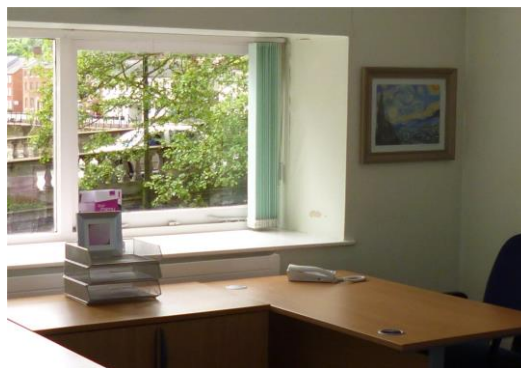

MONEY LAUNDERING REGULATIONS 2003

We are governed by the Anti-money Laundering Legislation and are obliged to report any knowledge or suspicion of money laundering to the National Criminal Intelligence Service. Therefore if you purchase this property you will be required to produce photographic identification and a utility bill for your current address in accordance with this Act. Without identification a sale cannot proceed.

REFERENCE KID180375

Messrs. Doolittle & Dalley for themselves and for the vendors/lessors of this property whose agents they are, give notice that:-

1. These particulars do not constitute, or constitute any part, of an offer or a contract. 2. All statements contained in these particulars as to this property are made without responsibility on the part of Messrs. Doolittle & Dalley or the vendor. 3. None of the statements contained in these particulars as to this property are to be relied on as statements or representations of fact. 4. Any intending purchaser must satisfy him/herself by inspection or otherwise, as to the correctness of each of the statements contained in these particulars. 5. The vendor does not make or give and neither Messrs. Doolittle & Dalley or any person in their employ has any authority to make or give any representation or