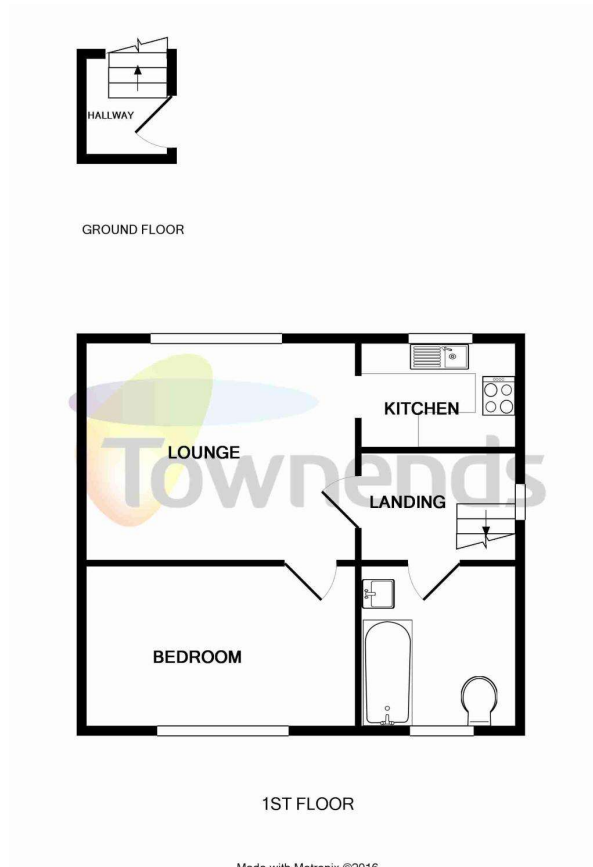

Viewing arrangement by appointment 01483668066

guildfordlettings@townends.co.uk

3 Epsom Road, Guildford, Surrey, GU1 3JT

townends.co.uk